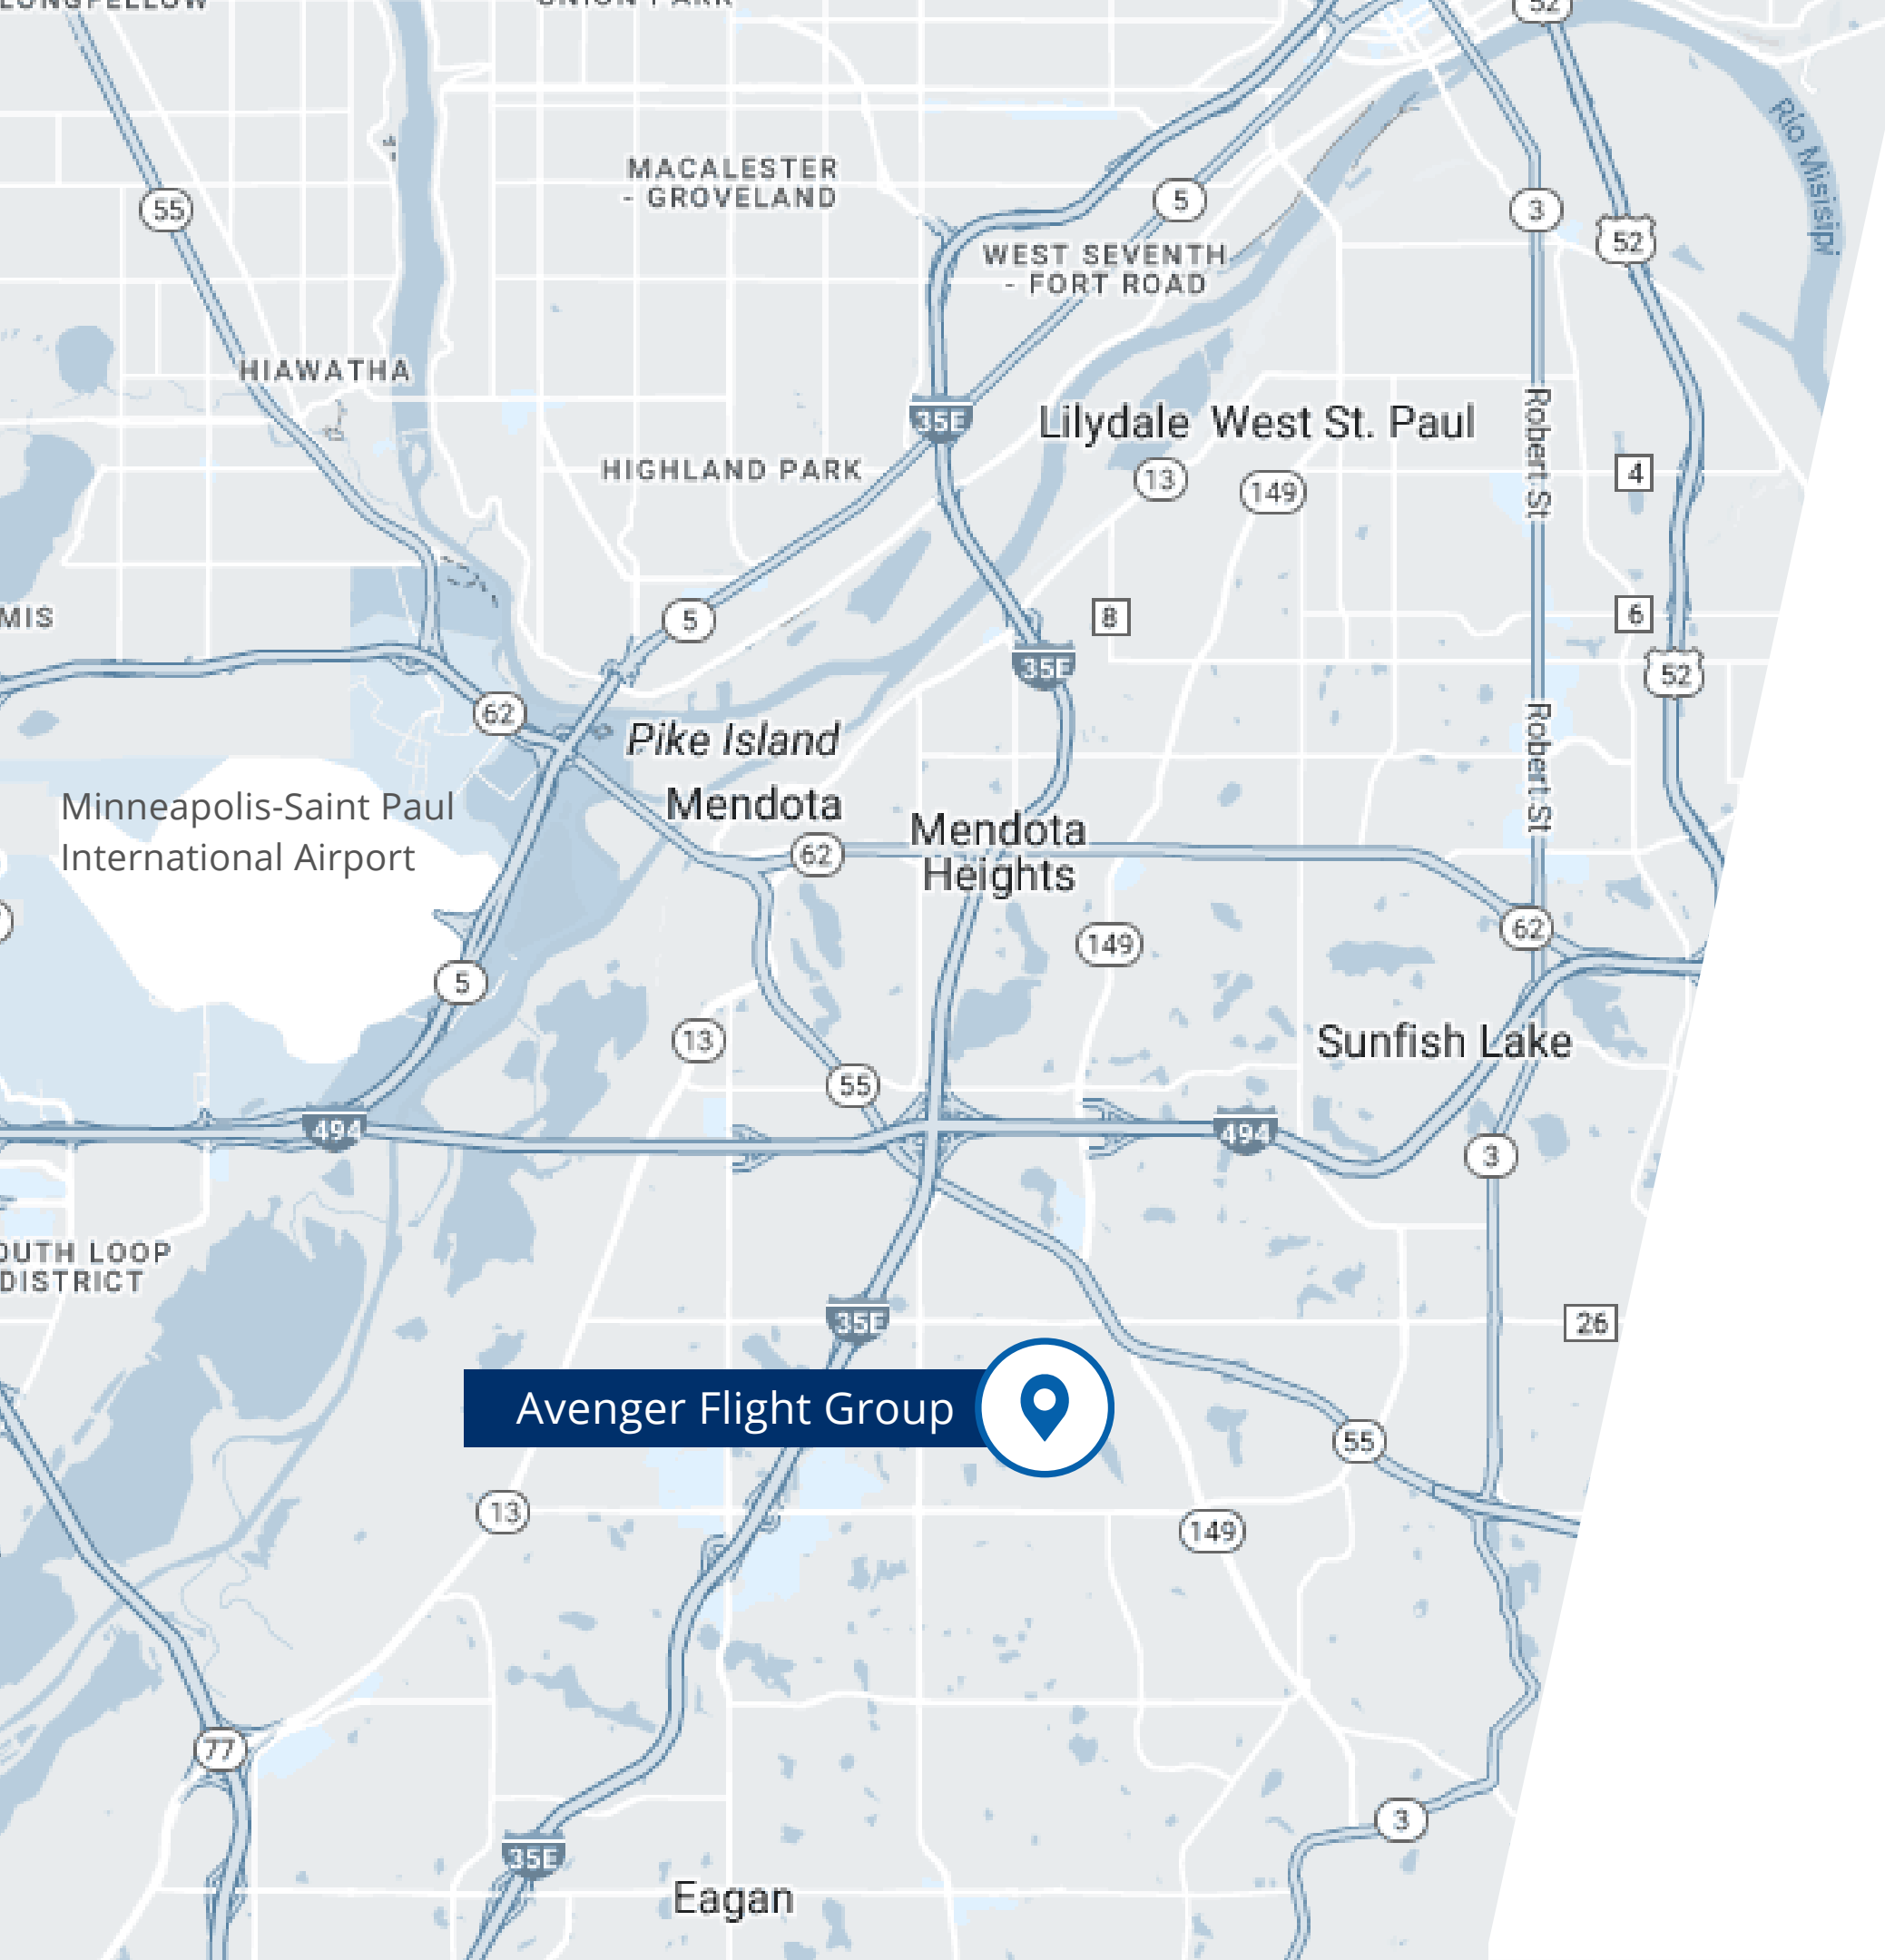

Welcome Pack

Minneapolis

#MiCasaEsSuCasa

Here you can find useful information

Minneapolis Training Center

Get to know our Training Center

- The AFG MSP Training Center is geared and tailored to meet our customers' specific requirements in an environment dedicated to exceeding all expectations.
- Our Minneapolis/Eagan facility is located approximately 7 miles from the Minneapolis-St. Paul International Airport.
- Spanning nearly 17,000 sq. ft., it houses two Boeing Full Flight Simulators (B737).
- This facility currently serves Sun Country Airlines.

Training Center Facilities

Full Flight Simulator (FFS)
(2) Boeing B737NG FFS Level D

Map

How to Get to the Training Center

From airport

- Get on I-494 E in Bloomington
- Follow I-494 E to exit 69 toward MN-149 S/MN-55/Dodd Rd in Eagan
- Turn left onto MN-149 S/Dodd Rd
- Use the right lane to turn left, continuing onto Dodd Rd

If you plan to use Uber, Lyft, or another app-based ride service: Your ride will pick you up on Level 2 of the Green Parking Ramp, above the Ground Transport Center. Follow signs labeled "app-based ride services."