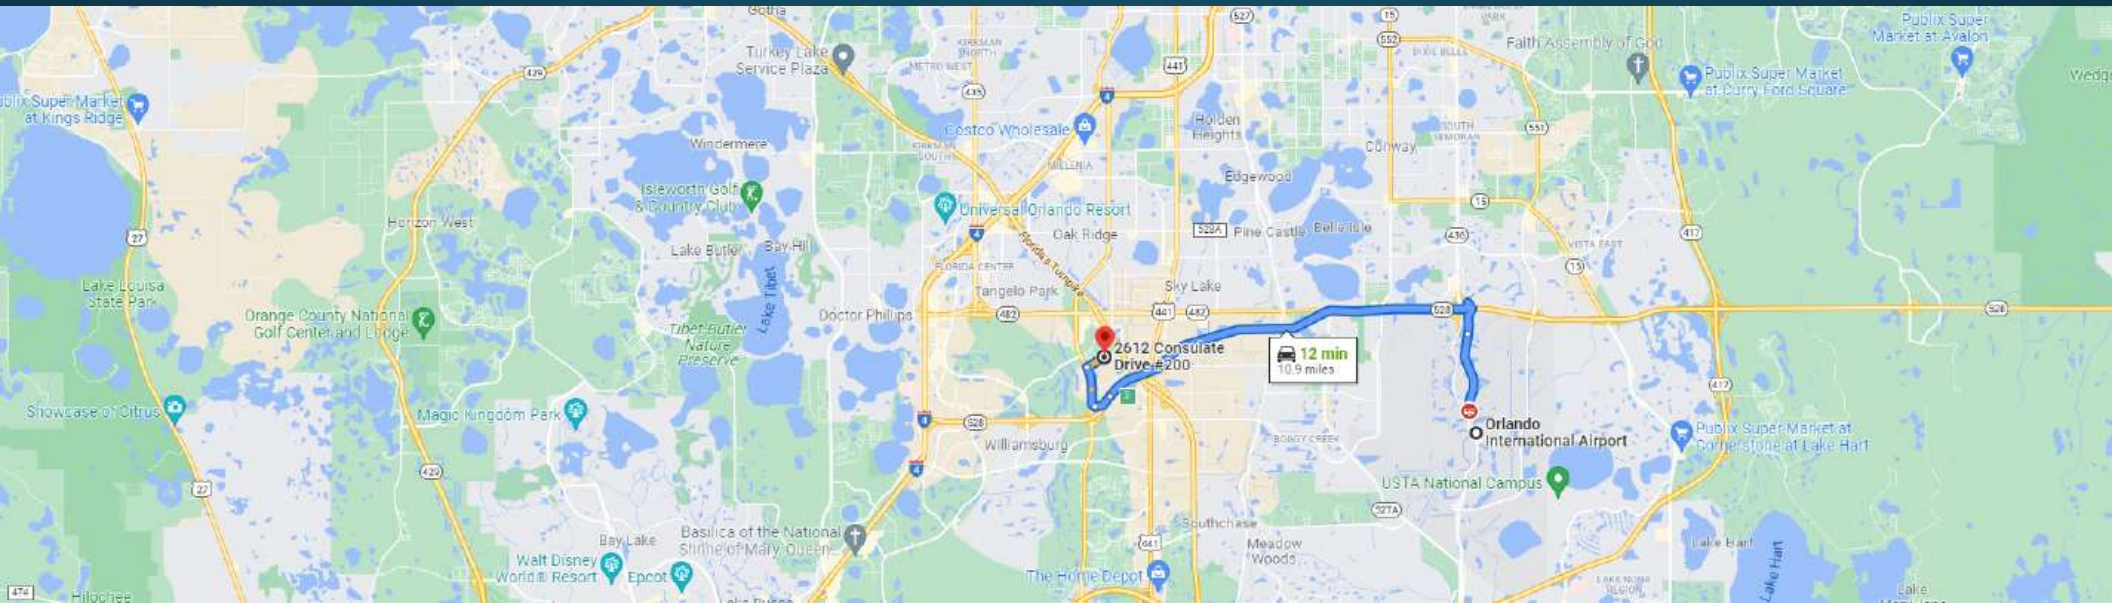

"MI CASA ES SU CASA"

GET TO KNOW OUR MCO TRAINING CENTER!

- Located near the Orlando International Airport, this 22,454 sq-ft. facility houses one A320 simulator with room to add five more simulators.

MEET OUR MCO TEAM

Samuel Diaz
Manager of Simulator Maintenance

Maritza Reyes
Customer Service Coordinator

TRAINING CENTER FACILITIES

TRAINING CENTER MAP

- MCO Training Center is located less than 11 miles from the Orlando International Airport.
- If you plan to use Uber or Lyft , the trip will cost you approximately \$20. Look for "Ride App Pickup" signs on level 2 (baggage claim) in Terminal A or B. Pick up locations are at each end of the curbs.

DIRECTIONS FROM AIRPORT

LUNCH IDEAS

- The strip mall, Sand Lake Corners South, is about one mile from the Training Facility if you looking for a quick bite to eat from fast food restaurants such as: McDonald's, Wendy's, Panda Express, or Burger King.
- If you're looking for more sit-down type restaurants for lunch, International Drive a.k.a. IDRIVE, has more varieties to offer. Only about five miles from the facility, a few of the many options are: