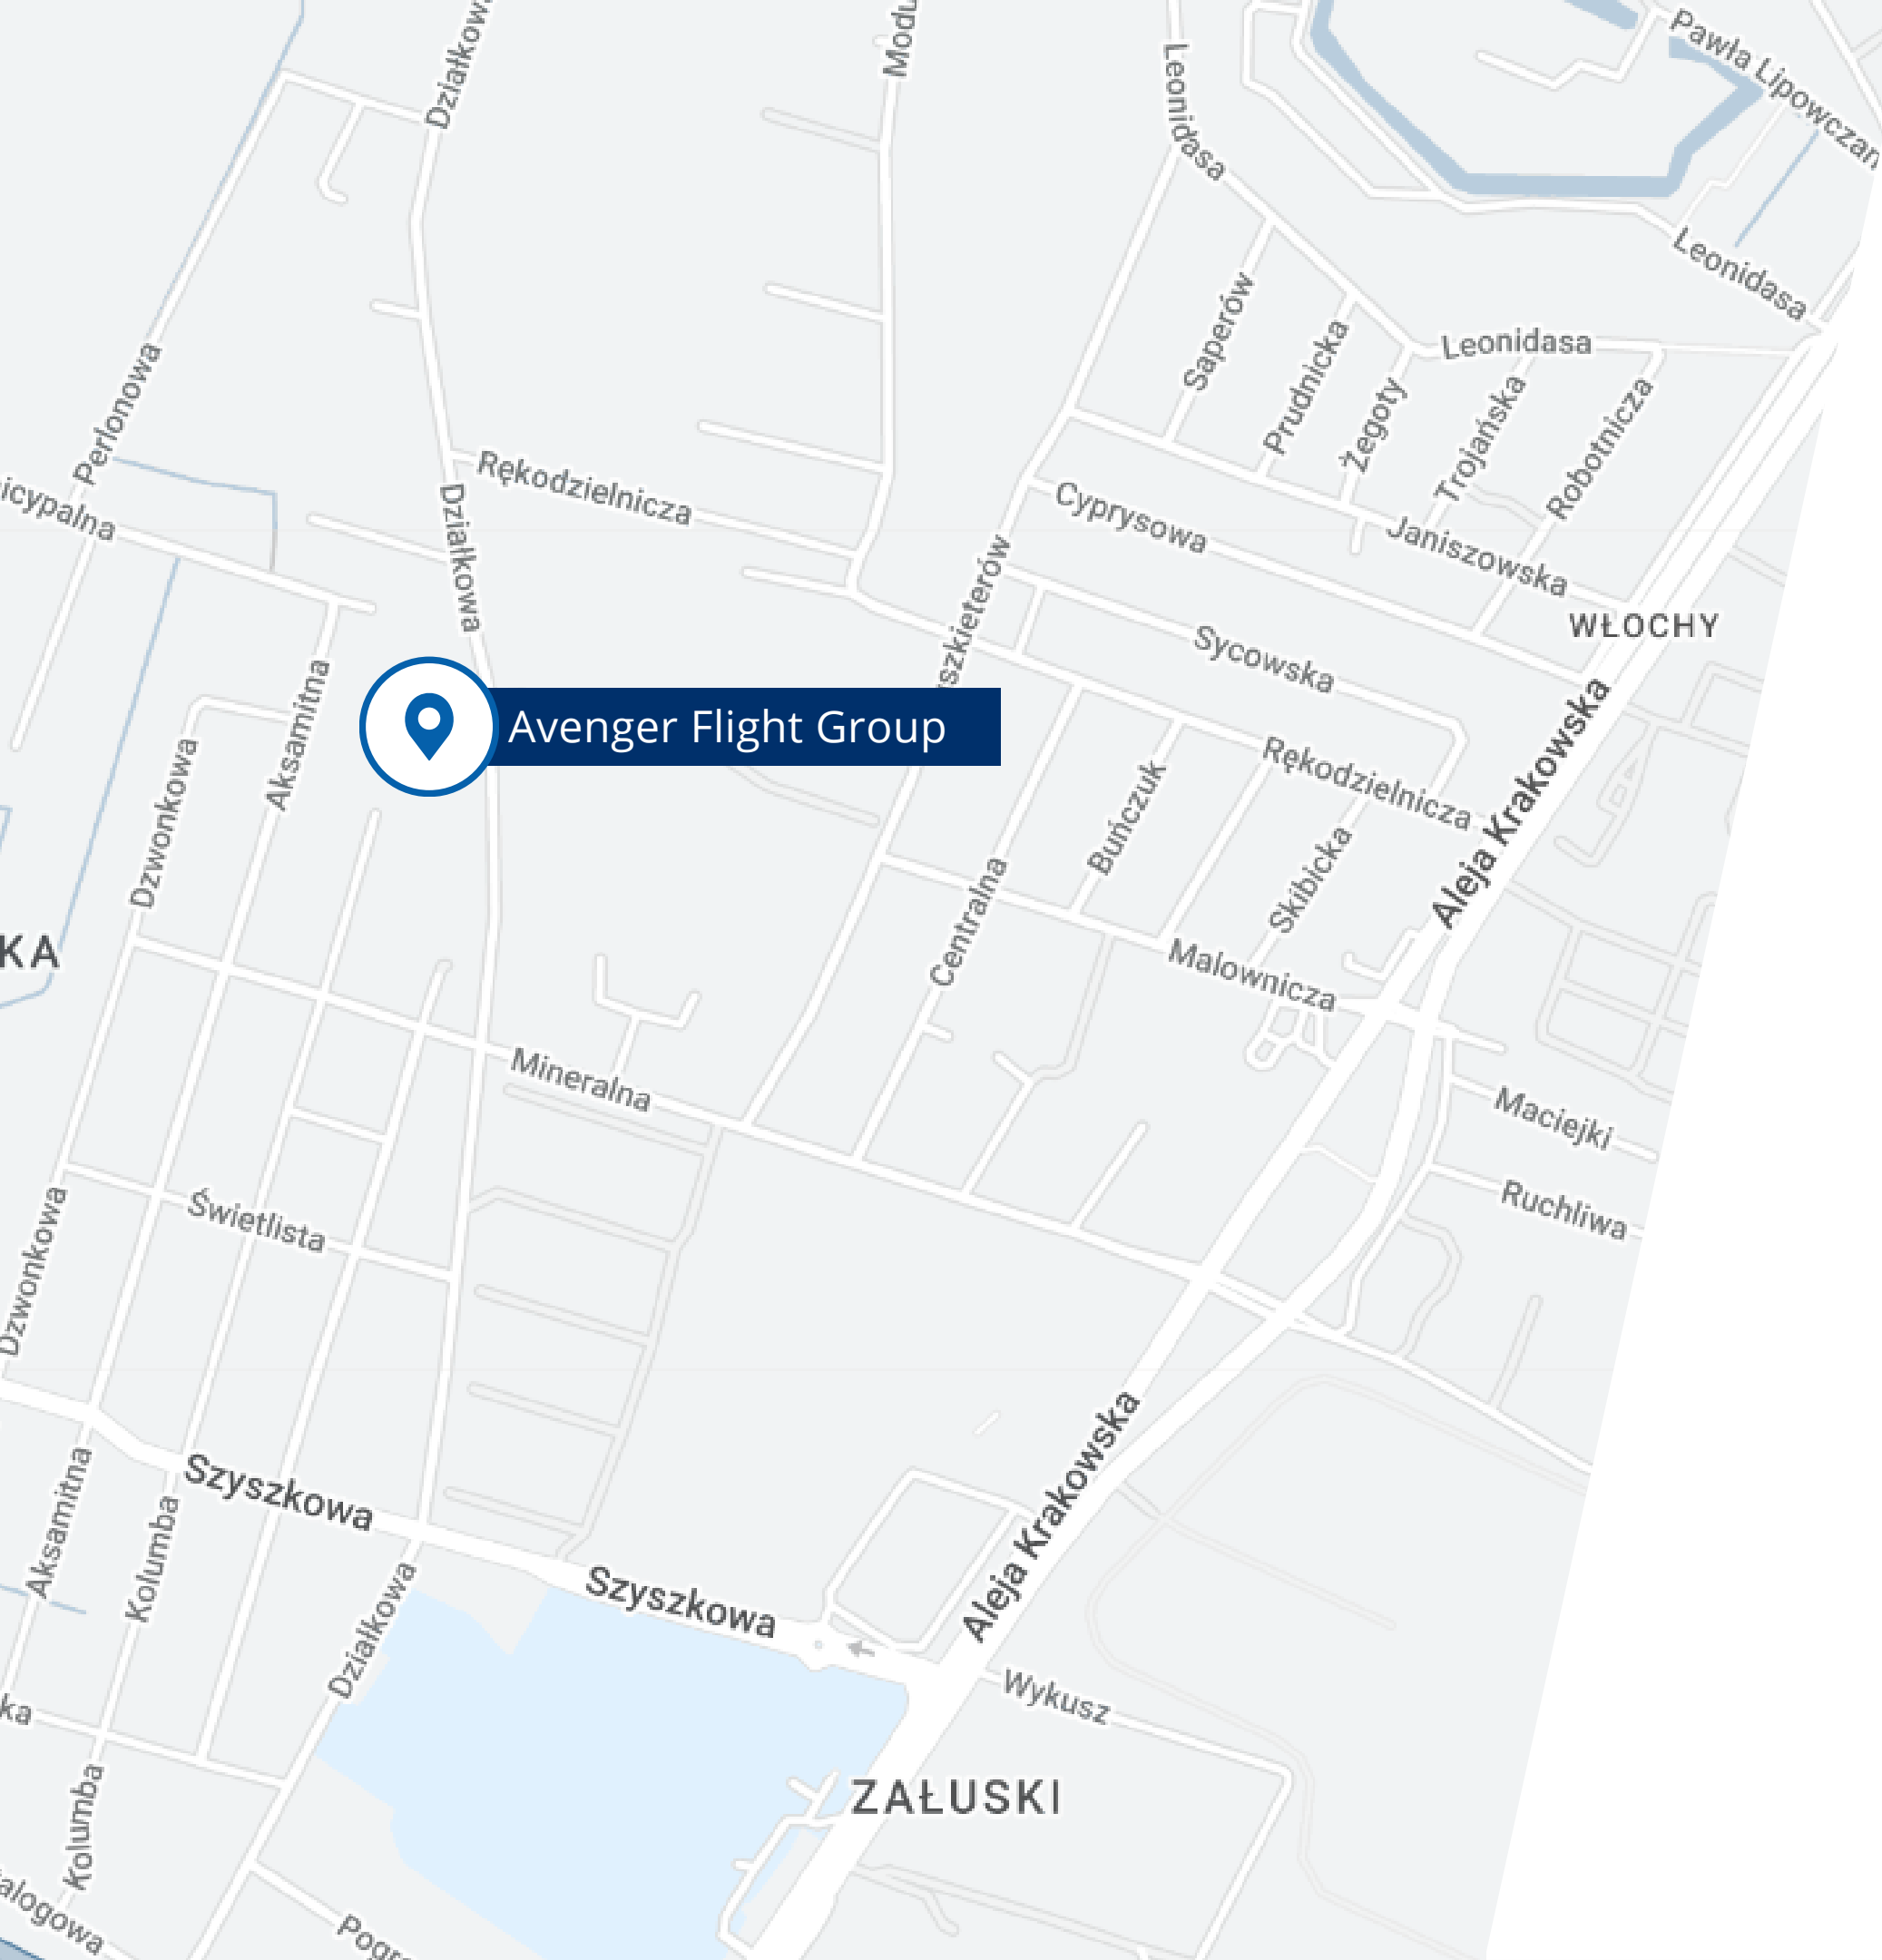

How to Get to the Training Center

From Warsaw airport

AFG Training Center is located just 5.5 km away from Fryderyk Chopin Airport. At the airport you can easily take a taxi outside or ask for Uber. The trip will cost you approximately €10.