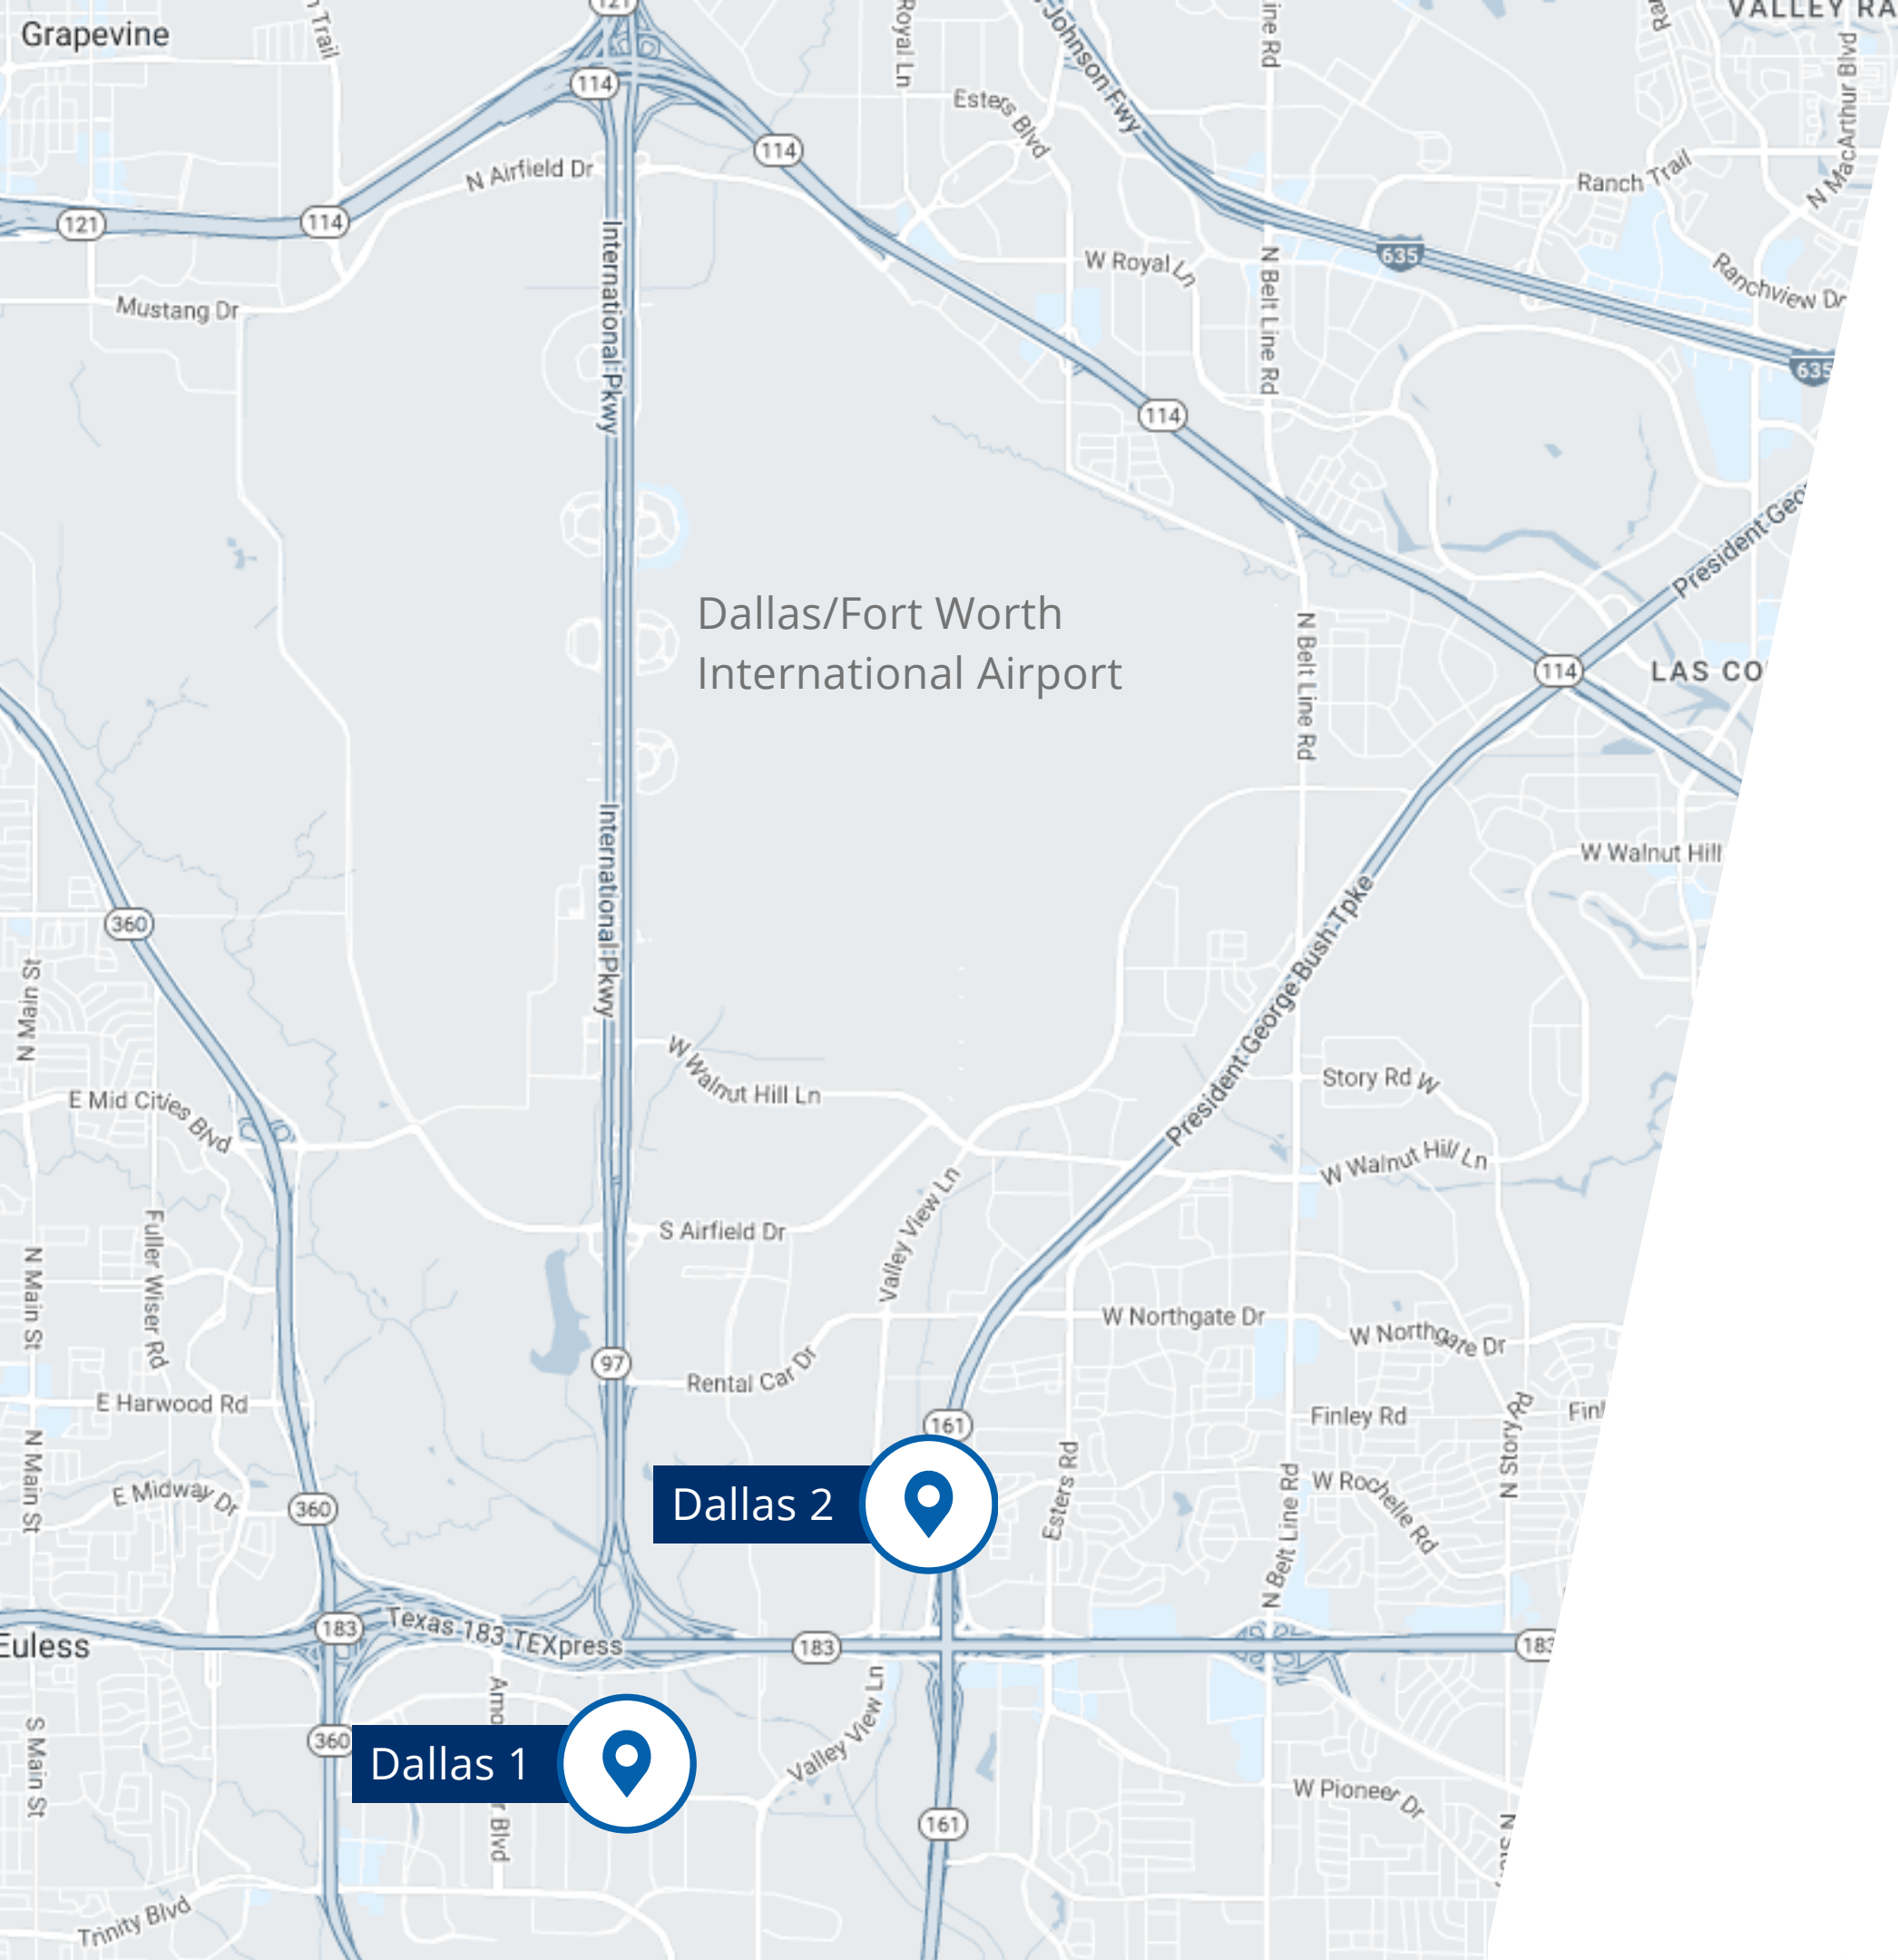

How to Get to the Training Center

DALLAS 1 TRAINING CENTER

Is located 5 miles away from the DFW International Airport.

You can easily request a shuttle, Uber or Lyft to the airport. The trip will cost you approximately $11.

4649 Diplomacy Rd, Fort Worth, TX, 76155.

DALLAS 2 TRAINING CENTER

Is located 5 miles away away from the DFW International Airport.

You can easily request a shuttle, Uber or Lyft to the airport, the trip will cost you approximately $10.

2800 Valley View Lane, Suite 180, Irving, TX, 75062.