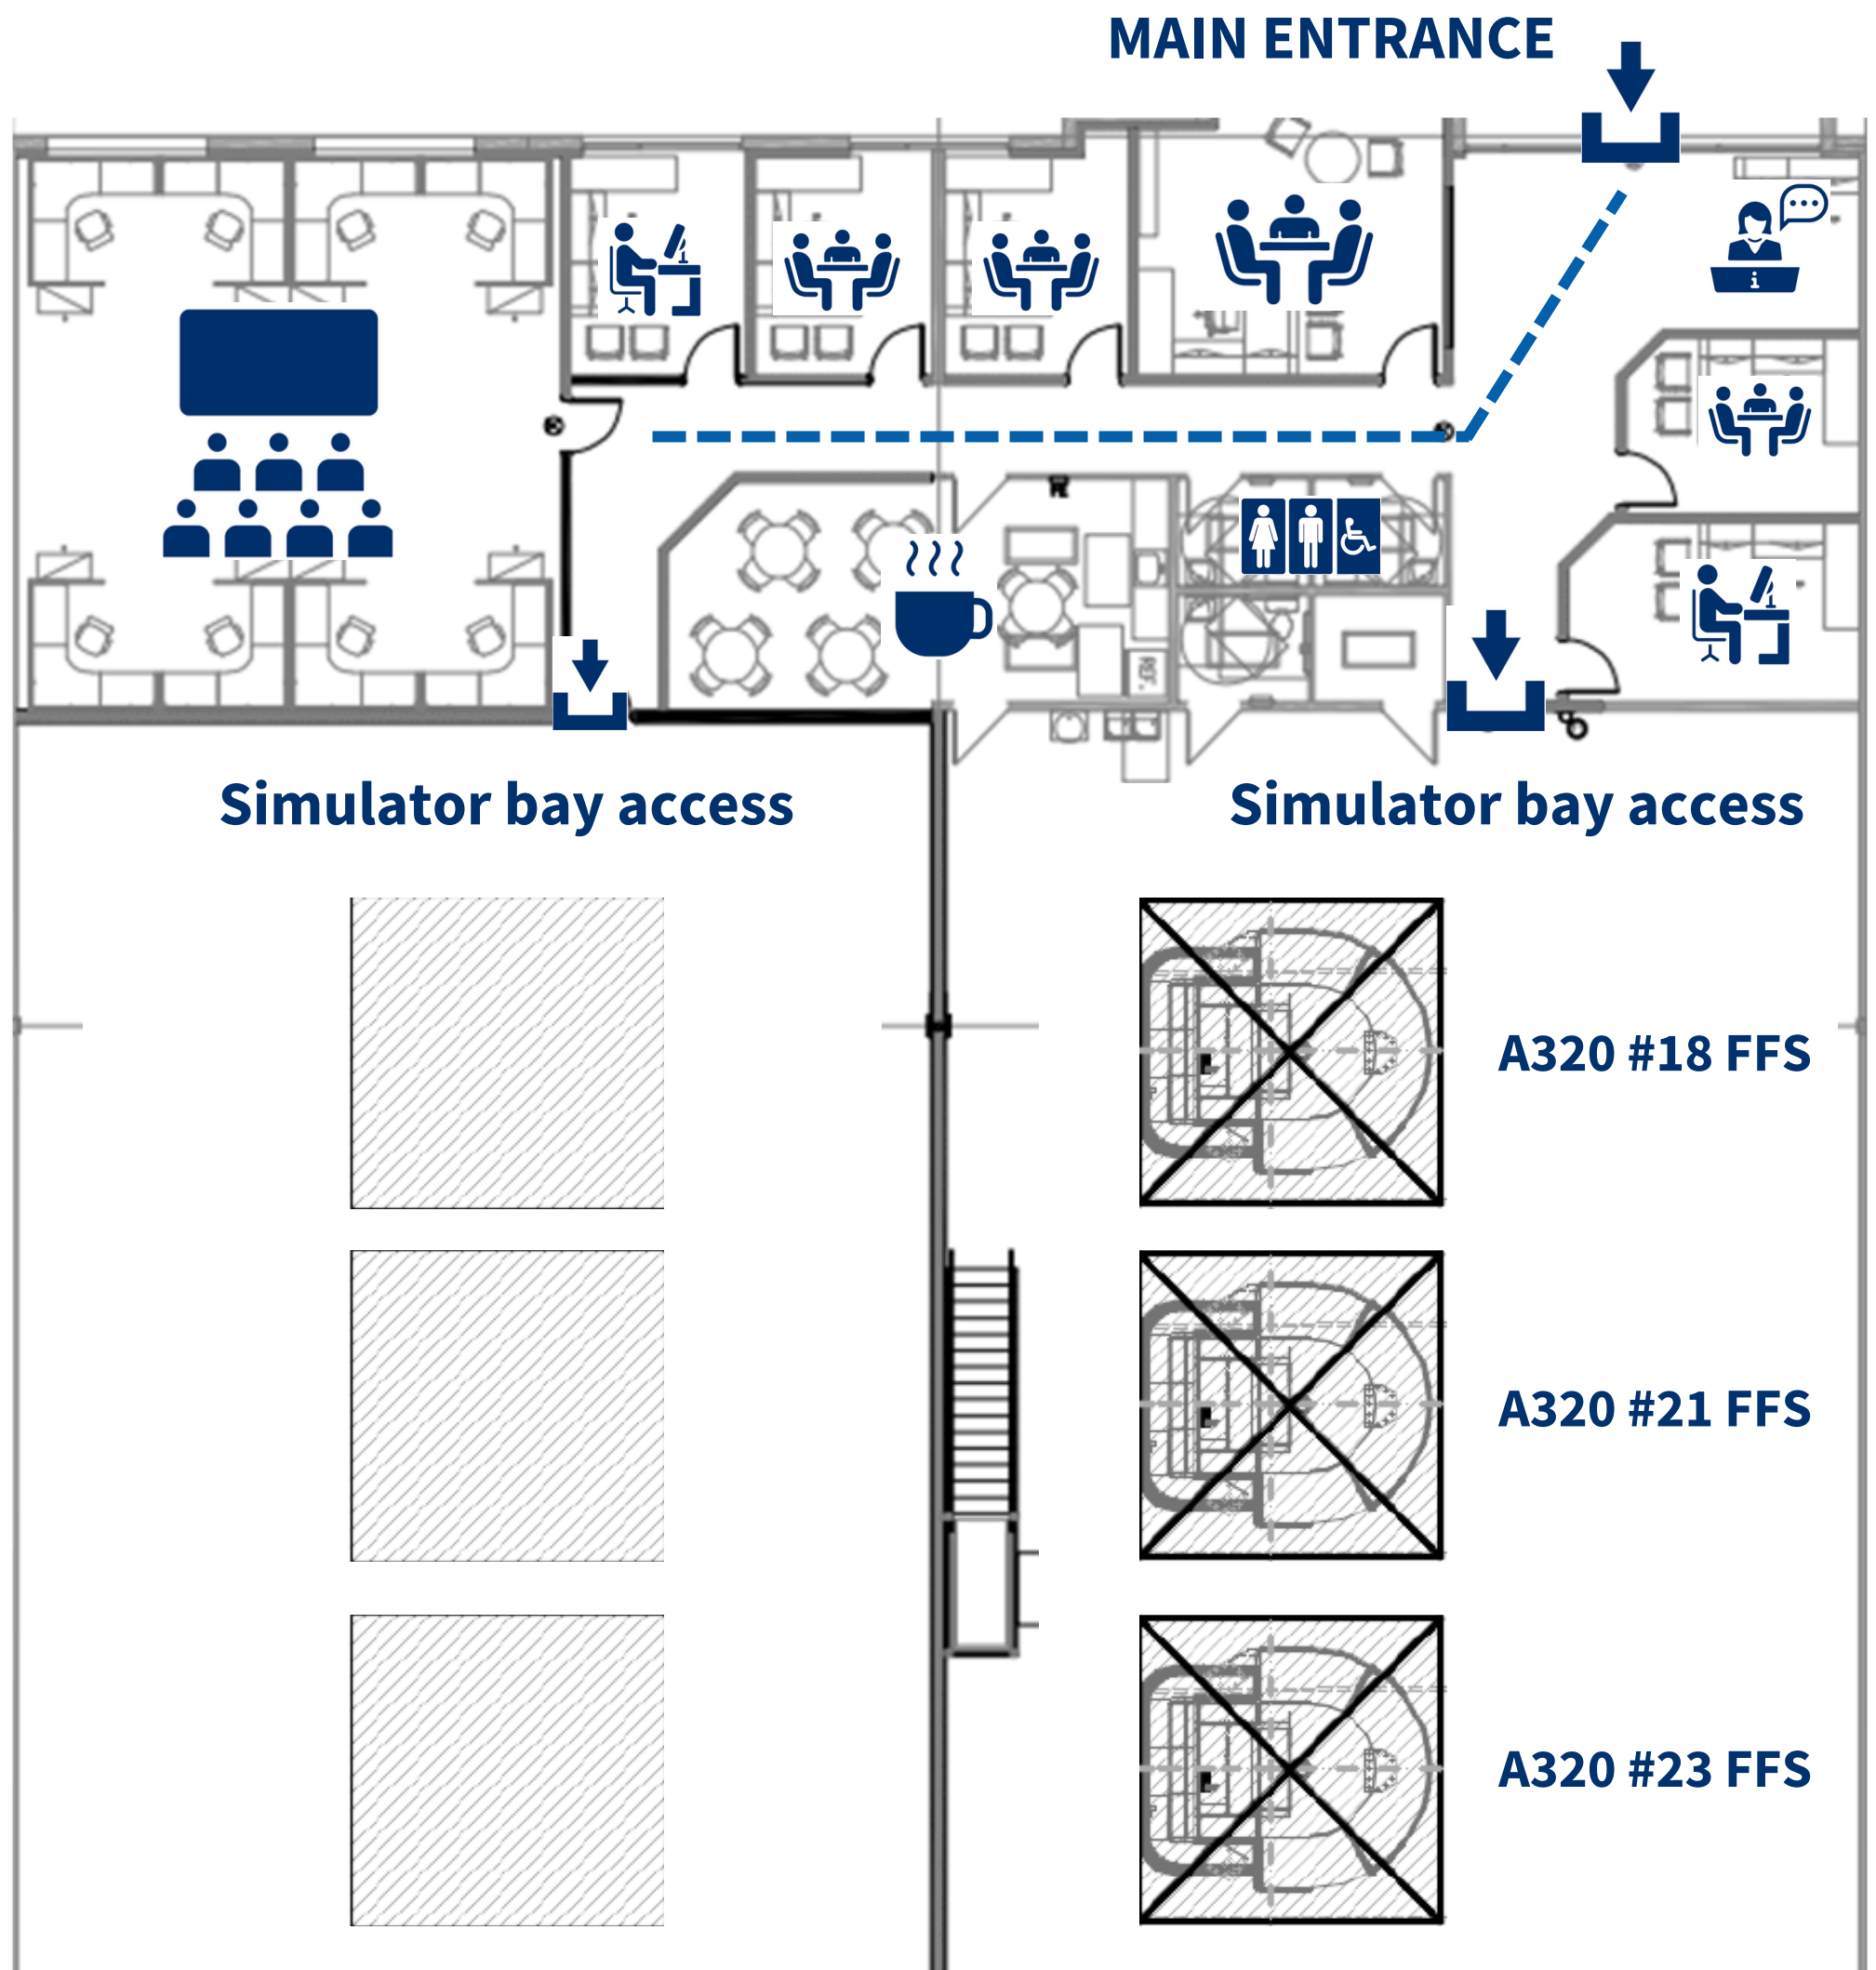

Map

MAIN ENTRANCE

Simulator bay access

Simulator bay access

A320 #18 FFS

A320 #21 FFS

A320 #23 FFS