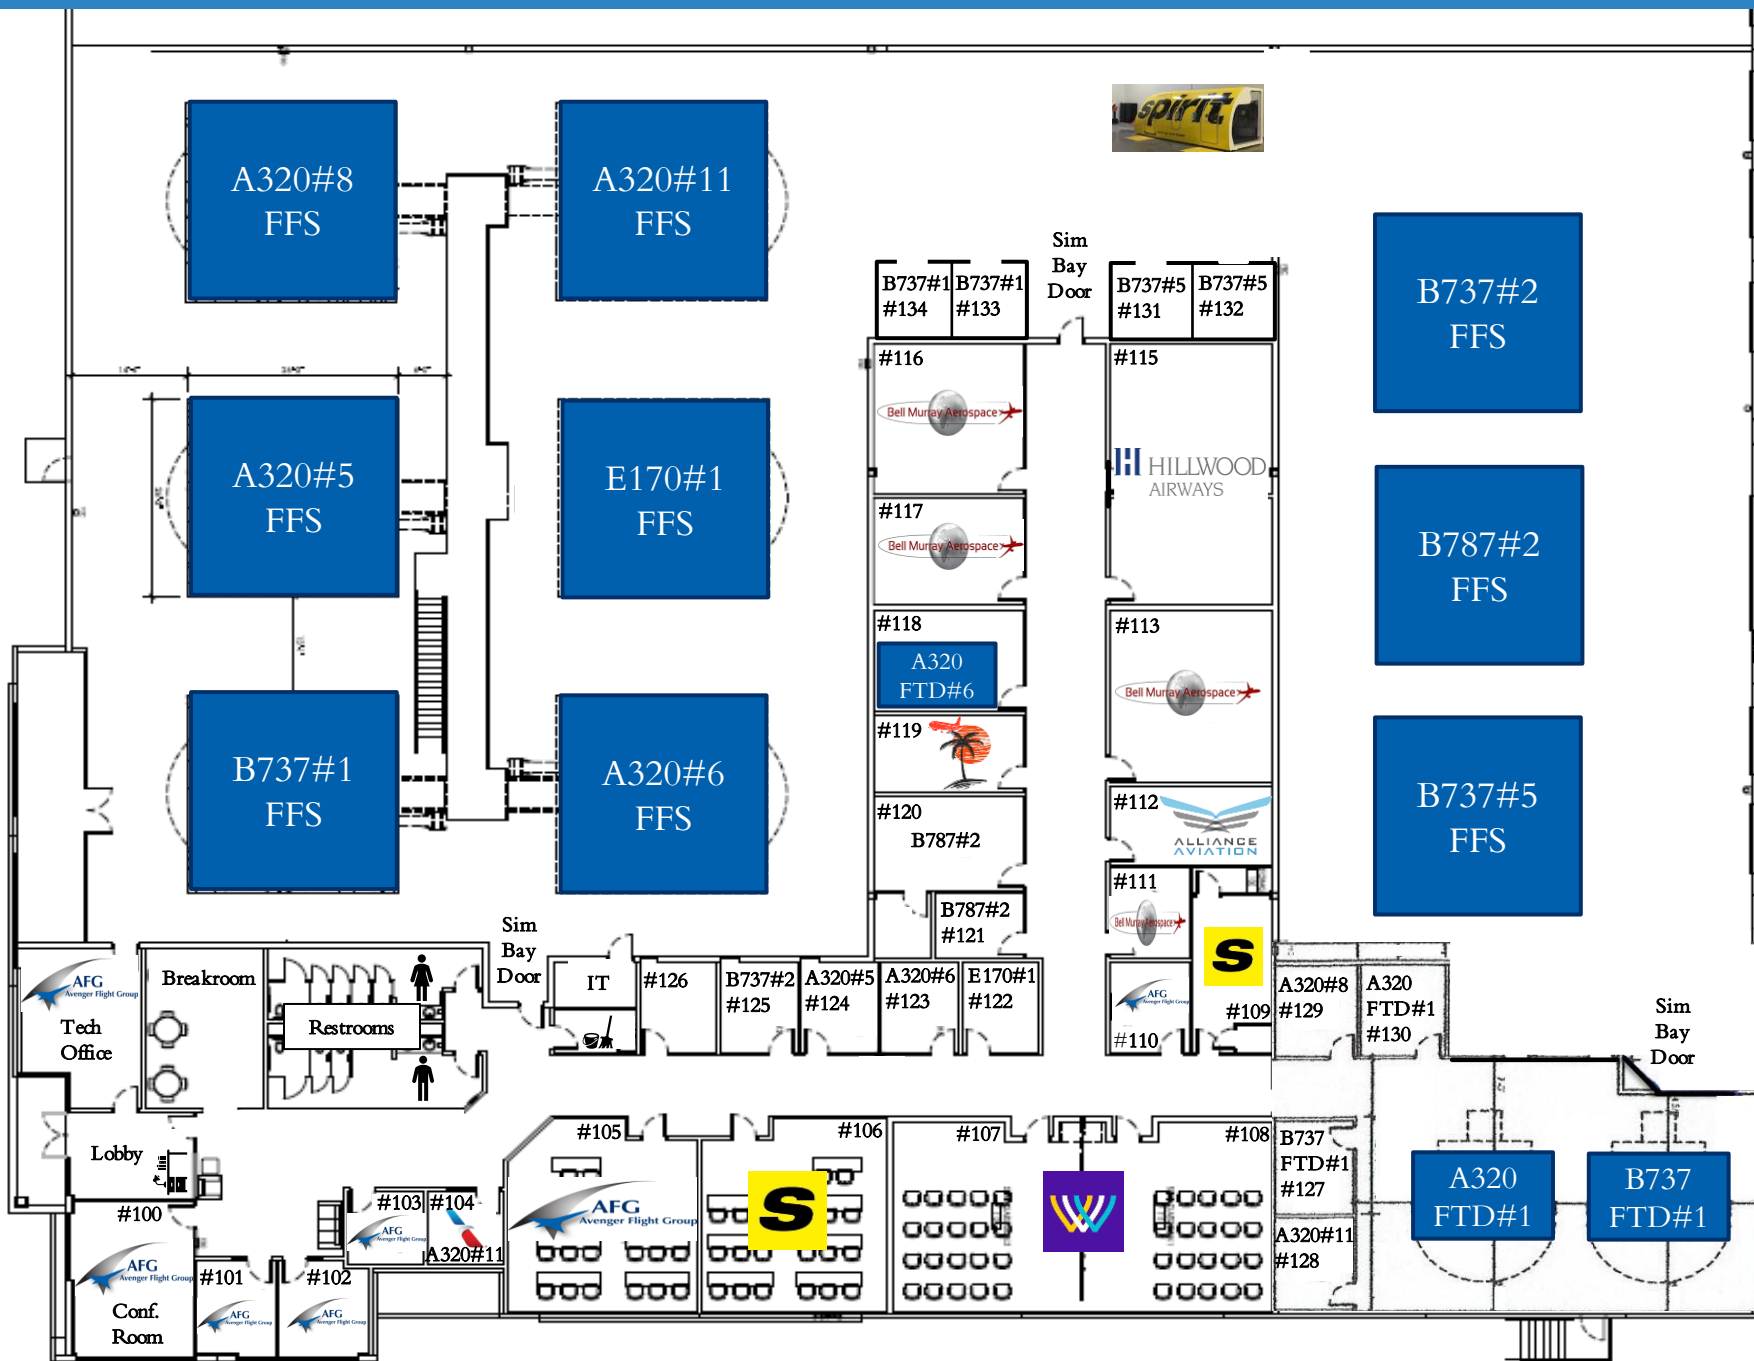

Parsa Shamsi
Director of Special Projects
- Maintenance

GET TO KNOW OUR DALLAS 1 TRAINING CENTER!

- AFG is a Boutique-style training center geared and tailored to meet the specific customer requirements with an environment dedicated to exceeding and surpassing all expectations.
- Dallas 1 Training Center is located about 6 miles away from the Dallas/Ft. Worth Airport.
- With nearly 40,000 square feet of space, it houses a total of twelve simulators. Four A320 FFS's plus two level 5 FTD's, three B737NG FFS's plus one Level 5 FTD, one B787 FFS, and one E170 FFS.
- This facility serves our customers American Airlines, Spirit Airlines, Alaska Airlines plus many others.

TRAINING CENTER FACILITIES

AFG
Avenger Flight Group

TRAINING CENTER MAP

HOTEL ACCOMMODATIONS

AFG has fixed negotiated rates with three hotels that are located close to the Training center:

Homewood Suites DFW Airport South
4600 Hwy 360, Ft Worth, TX 76155
+1 (817) 283-7777

GET TO KNOW OUR DALLAS 2 TRAINING CENTER!

- Dallas 2 Training Center is located about 6 miles away from the Dallas/Ft. Worth Airport. This facility is also located about 2 miles from Dallas 1 Training Center.
- With nearly 116,000 square feet of space, it houses a total of fourteen simulators. One B777 FFS, two E170 FFS's, two A320 FFS's, one DC-10 FFS, two B767 FFS's, three E145 FFS's plus B767, E145, and B777 FTD's.
- This facility serves our customers ATSG, Envoy, and ATP plus many others.