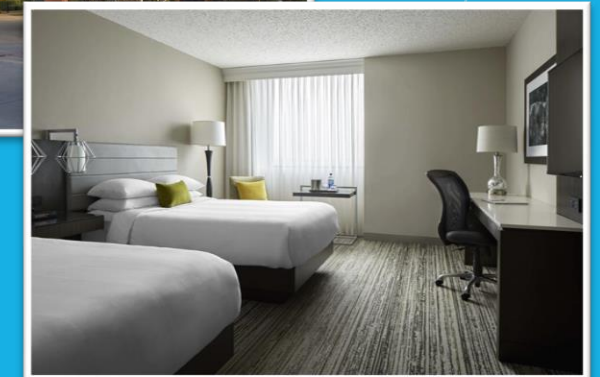

OTHER HOTEL OPTIONS

Luxury
Hotels

This modern airport hotel is about 2 miles from the Training Center and 6 miles from Dallas/Fort Worth International Airport. Streamlined rooms feature flat-screen TVs with premium cable channels, as well as desks, coffeemakers and Wi-Fi access (surcharge). Upgraded rooms have access to a lounge offering free continental breakfast and evening appetizers. An airport shuttle is complimentary. Other amenities include a casual restaurant, an indoor pool and a fitness center, as well as 15 meeting rooms and a business center.