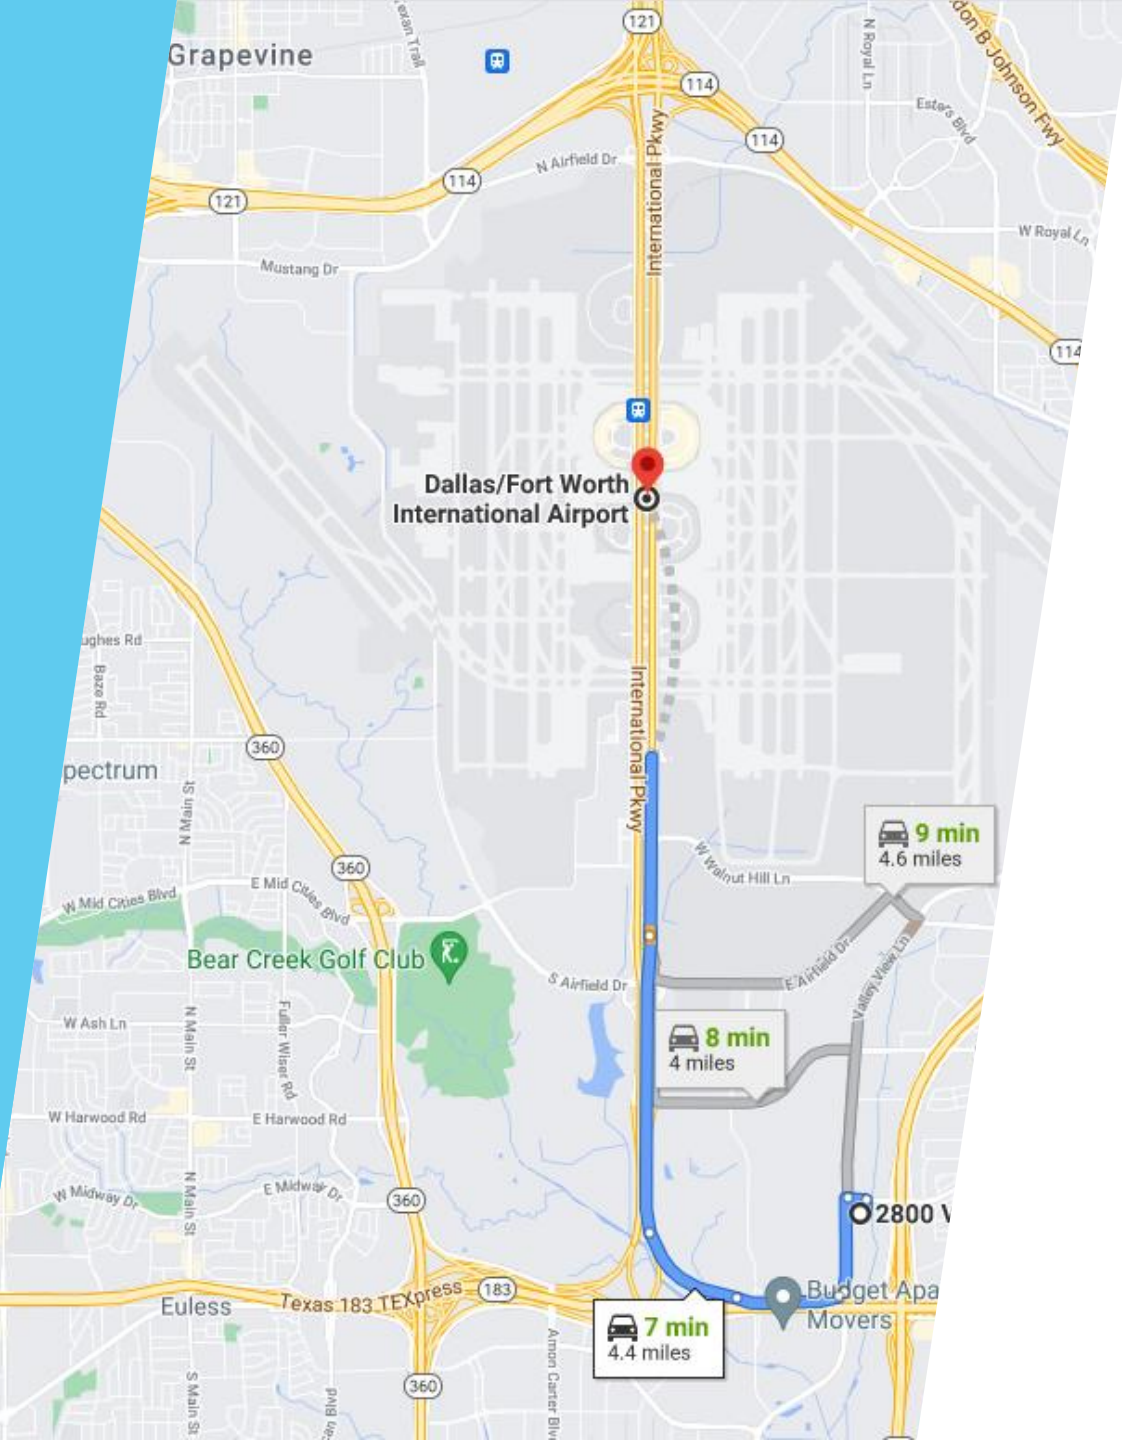

GET TO KNOW OUR DALLAS 2 TRAINING CENTER!

- Dallas 2 Training Center is located about 6 miles away from the Dallas/Ft. Worth Airport. This facility is also located about 2 miles from Dallas 1 Training Center.
- With nearly 116,000 square feet of space, it houses a total of fourteen simulators. One B777 FFS, two E170 FFS's, two A320 FFS's, one DC-10 FFS, two B767 FFS's, three E145 FFS's plus B767, E145, and B777 FTD's.
- This facility serves our customers ATSG, Envoy, and ATP plus many others.

 **Avenger Flight Group**

TRAINING CENTER FACILITIES

TRAINING CENTER MAP

DIRECTIONS FROM AIRPORT

- Dallas 2 Training Center is located less than 5 miles from the DFW International Airport.
- Its address is: 2800 Valley View Lane, Suite 180, Irving, TX, 75062.
- You can easily request a shuttle, Uber or Lyft to the airport, the trip will cost you approximately \$10.