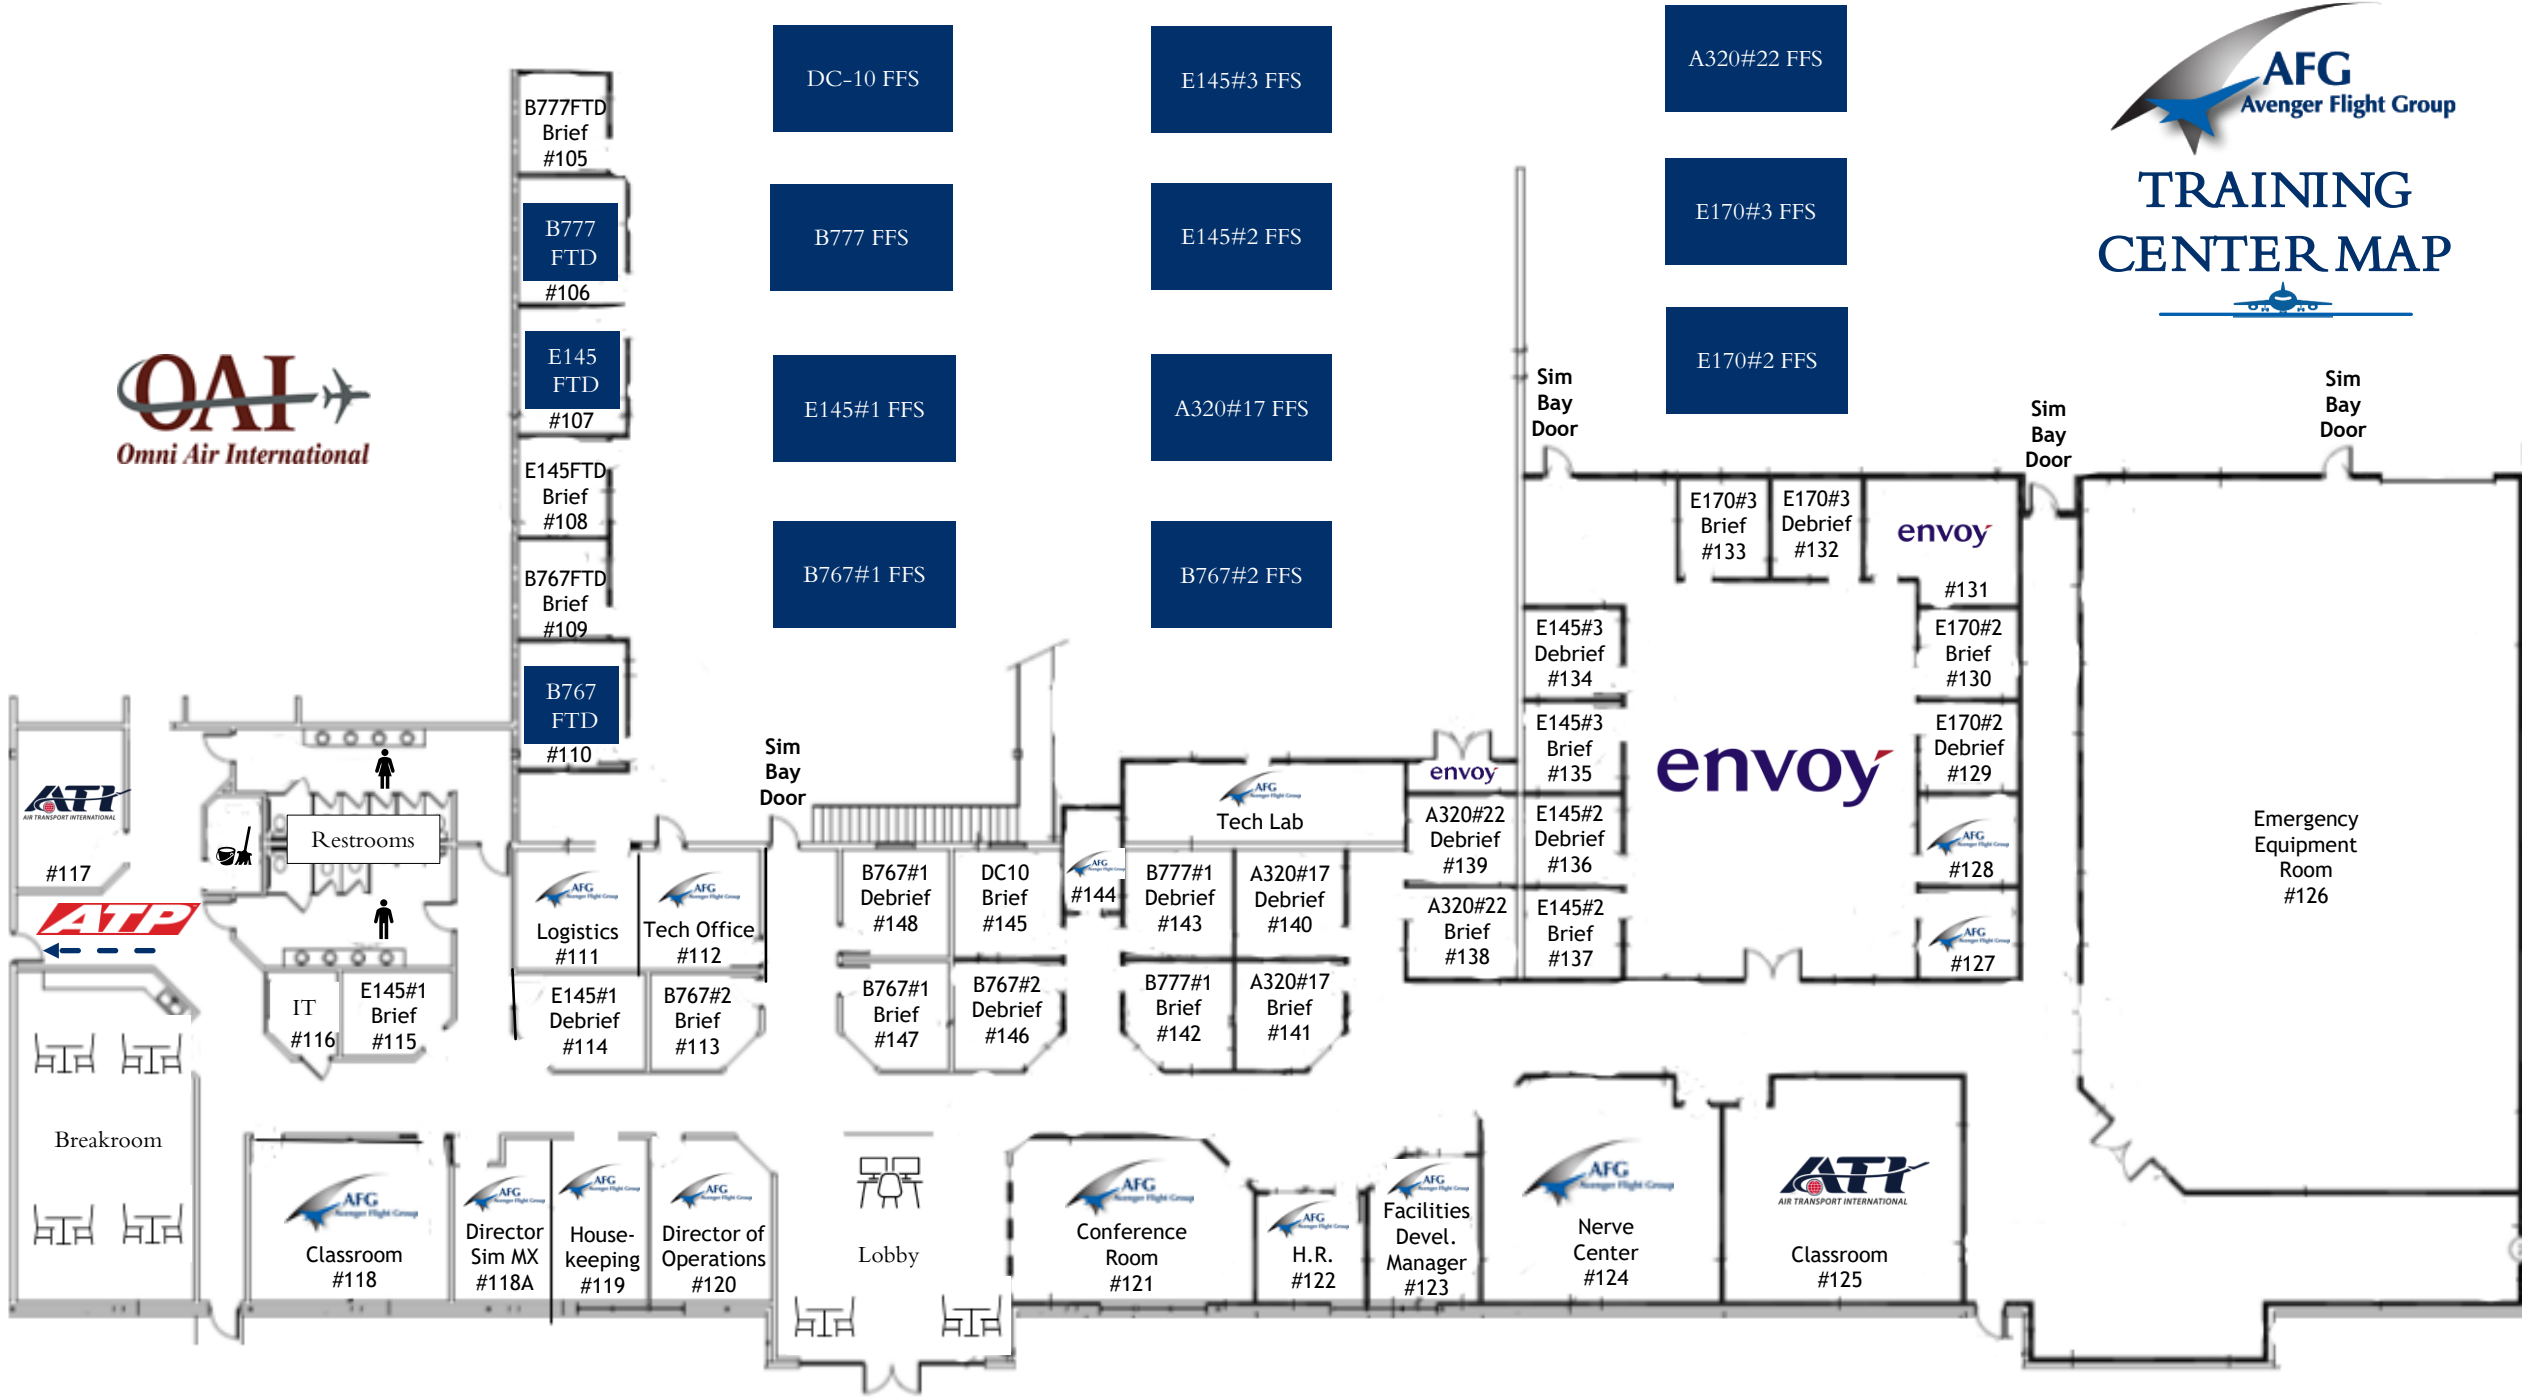

GET TO KNOW OUR DALLAS 2 TRAINING CENTER!

- Dallas 2 Training Center is located about 6 miles away from the Dallas/Ft. Worth Airport. This facility is also located about 2 miles from Dallas 1 Training Center.
- With nearly 116,000 square feet of space, it houses a total of fourteen simulators. One B777 FFS, two E170 FFS's, two A320 FFS's, one DC-10 FFS, two B767 FFS's, three E145 FFS's plus B767, E145, and B777 FTD's.
- This facility serves our customers ATSG, Envoy, and ATP plus many others.

The image shows the exterior of the Avenger Flight Group Dallas 2 Training Center. The building is a large, modern structure with a light-colored facade. The Avenger Flight Group logo, featuring a stylized blue and grey bird in flight, is positioned to the left of the company name. The name "Avenger Flight Group" is written in large, bold, blue letters. In the foreground, there is a parking lot with several cars, including a black pickup truck, a silver sedan, and a white sedan. The sky is blue with some white clouds. A large blue geometric graphic is overlaid on the right side of the image.

 **Avenger Flight Group**

TRAINING CENTER FACILITIES

TRAINING CENTER MAP

DIRECTIONS FROM AIRPORT

- Dallas 2 Training Center is located less than 5 miles from the DFW International Airport.
- Its address is: 2800 Valley View Lane, Suite 180, Irving, TX, 75062.
- You can easily request a shuttle, Uber or Lyft to the airport, the trip will cost you approximately \$10.

HOTEL ACCOMMODATIONS

AFG has fixed negotiated rates with three hotels that are located close to the Training center:

Residence Inn

2200 Valley View Lane Irving, TX 75062
+1 (972) 257 2400

Courtyard by Marriott